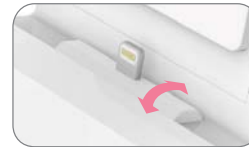

## Universal Lightning Docking Station Charging and Syncing

AD636 is the ultimate docking station for your new iPod and iPhone. Simply rest your device in the cradle or adjust fit angle via charging pin, your device is now easy to view and perfect to use in picture frame mode or for FaceTime calling. Just plug it in to charge your device and it allows you to sync with iTunes through a USB connection to your computer.

#### FEATURES

- Integrated Lightning connector to suit the new iPod and iPhone .
- Design adjustable support piece for your new iPod and iPhone to rest.
- Patent pending design allows charging pin base to adjust fit angle for visual easily.

#### SPECS

- Input interface: 1 lightning connector
- Output interface: 1 Mini USB port
- Output DC 5V/ 1.0 A